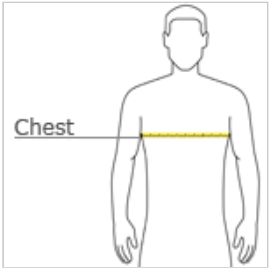

- 8.9-ounce, 96/4 rayon/spandex
- Zip-through collar with slight rib detail
- Reverse coil zipper
- Covered placket
- Open hand pockets
- Open cuffs and hem with slight rib detail
- TravisMathew patch label at left hem

front

back

## HOW TO MEASURE

### CHEST WIDTH

Measure under the arm and around the fullest part of the chest with arms down, keeping tape horizontal.